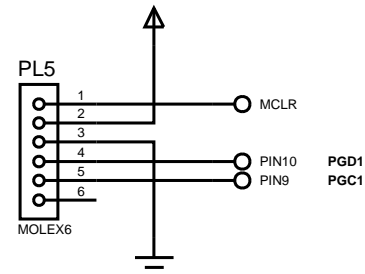

FILE NAME:	DEV-P32MX795F512H.DSN	DATE:	10/12/2010
DESIGN TITLE:	DEV-P32MX795F512H	PAGE:	1 of 2
PATH:	C:\DEV-P32MX795F512H.DSN	TIME:	11:42:22
BY: Gerry		REV: 2	

FILE NAME:	DEV-P32MX795F512H.DSN	DATE:	10/12/2010
DESIGN TITLE:	DEV-P32MX795F512H	PAGE:	2 of 2
PATH:	C:\DEV-P32MX795F512H.DSN	TIME:	11:42:22
BY: Gerry		REV: 2	