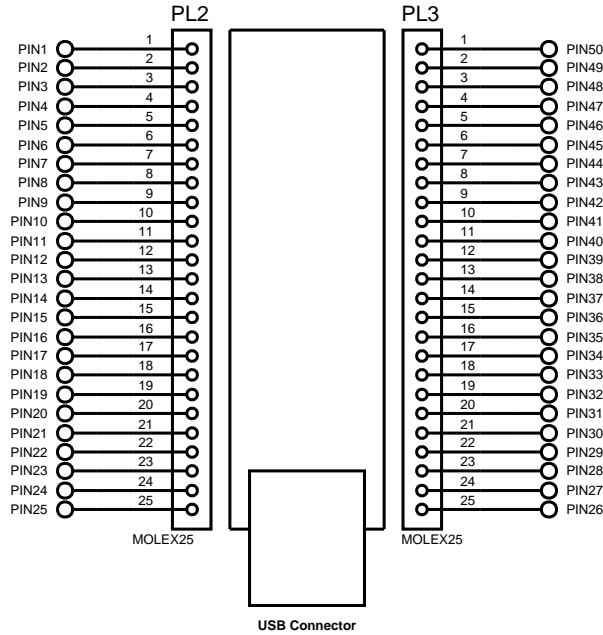

FILE NAME:	DEV-P32MX795F512H.DSN	DATE:	10/12/2010
DESIGN TITLE:	DEV-P32MX795F512H	PAGE:	1 of 2
PATH:	C:\DEV-P32MX795F512H.DSN	TIME:	11:42:22
BY: Gerry		REV: 2	

FILE NAME:	DEV-P32MX795F512H.DSN	DATE:	10/12/2010
DESIGN TITLE:	DEV-P32MX795F512H	PAGE:	2 of 2
PATH:	C:\DEV-P32MX795F512H.DSN	TIME:	11:42:22
BY: Gerry		REV: 2	