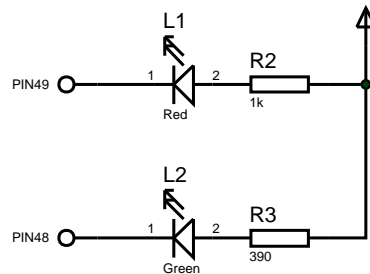

FILE NAME:	DEV-P32MX795F512H.DSN	DATE:	10/12/2010
DESIGN TITLE:	DEV-P32MX795F512H	PAGE:	1 of 2
PATH:	C:\DEV-P32MX795F512H.DSN	TIME:	11:42:22
BY: Gerry		REV: 2	

FILE NAME:	DEV-P32MX795F512H.DSN	DATE:	10/12/2010
DESIGN TITLE:	DEV-P32MX795F512H	PAGE:	2 of 2
PATH:	C:\DEV-P32MX795F512H.DSN	TIME:	11:42:22
BY: Gerry		REV: 2	