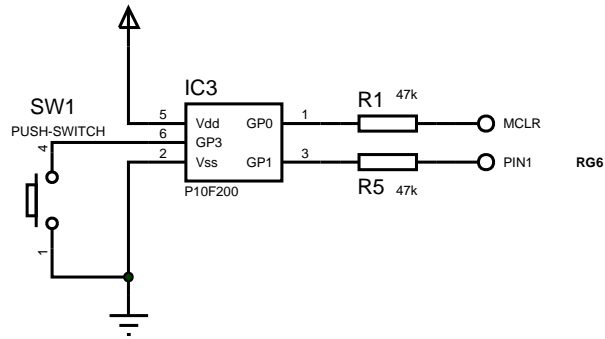

FILE NAME:	DEV-P32MX795F512H.DSN	DATE:	10/12/2010
DESIGN TITLE:	DEV-P32MX795F512H	PAGE:	1 of 2
PATH:	C:\DEV-P32MX795F512H.DSN	TIME:	11:42:22
BY: Gerry		REV: 2	

FILE NAME:	DEV-P32MX795F512H.DSN	DATE:	10/12/2010
DESIGN TITLE:	DEV-P32MX795F512H	PAGE:	2 of 2
PATH:	C:\DEV-P32MX795F512H.DSN	TIME:	11:42:22
BY: Gerry		REV: 2	