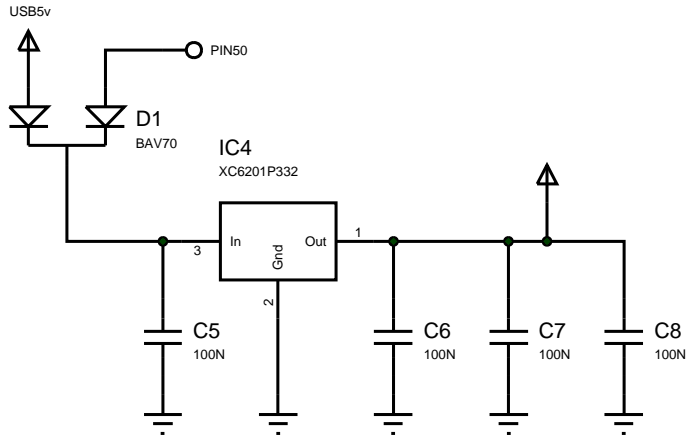

FILE NAME:	DEV-P32MX795F512H.DSN	DATE:	10/12/2010
DESIGN TITLE:	DEV-P32MX795F512H	PAGE:	1 of 2
PATH:	C:\DEV-P32MX795F512H.DSN	TIME:	11:42:22
BY: Gerry		REV: 2	

FILE NAME:	DEV-P32MX795F512H.DSN	DATE:	10/12/2010
DESIGN TITLE:	DEV-P32MX795F512H	PAGE:	2 of 2
PATH:	C:\DEV-P32MX795F512H.DSN	TIME:	11:42:22
BY: Gerry		REV: 2	