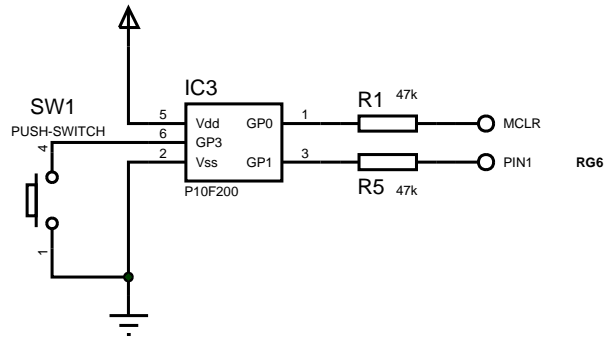

FILE NAME:	DEV-P24FJ256GB206.DSN	DATE:	10/12/2010
DESIGN TITLE:	DEV-P24FJ256GB206	PAGE:	1 of 2
PATH:	C:\DEV-P24FJ256GB206.DSN	TIME:	11:52:41
BY: Gerry		REV: 2	

FILE NAME:	DEV-P24FJ256GB206.DSN	DATE:	10/12/2010
DESIGN TITLE:	DEV-P24FJ256GB206	PAGE:	2 of 2
PATH:	C:\DEV-P24FJ256GB206.DSN	TIME:	11:52:41
BY: Gerry		REV: 2	