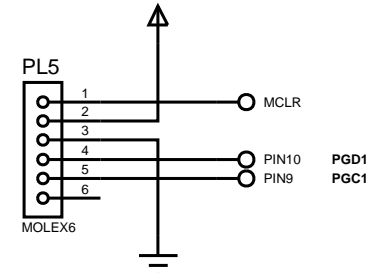

FILE NAME:	DEV-P24FJ256GB206.DSN	DATE:	10/12/2010
DESIGN TITLE:	DEV-P24FJ256GB206	PAGE:	1 of 2
PATH:	C:\DEV-P24FJ256GB206.DSN	TIME:	11:52:41
BY: Gerry		REV: 2	

FILE NAME:	DEV-P24FJ256GB206.DSN	DATE:	10/12/2010
DESIGN TITLE:	DEV-P24FJ256GB206	PAGE:	2 of 2
PATH:	C:\DEV-P24FJ256GB206.DSN	TIME:	11:52:41
BY: Gerry		REV: 2	