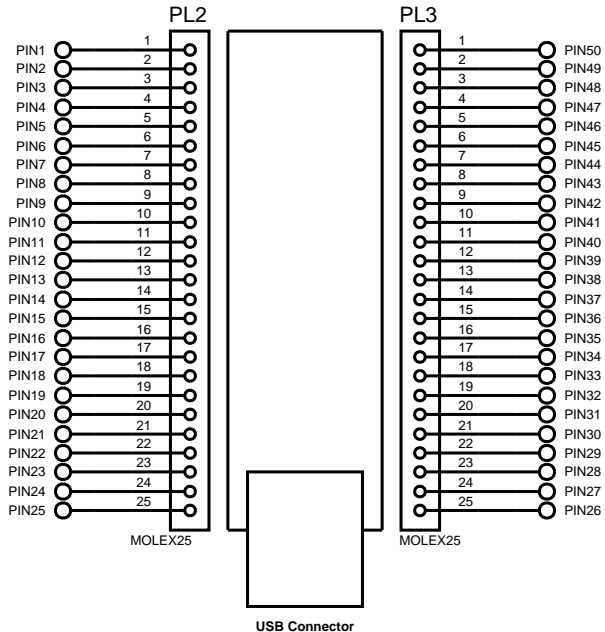

FILE NAME:	DEV-P24FJ256GB206.DSN	DATE:	10/12/2010
DESIGN TITLE:	DEV-P24FJ256GB206	PAGE:	1 of 2
PATH:	C:\DEV-P24FJ256GB206.DSN	TIME:	11:52:41
BY: Gerry		REV: 2	

FILE NAME:	DEV-P24FJ256GB206.DSN	DATE:	10/12/2010
DESIGN TITLE:	DEV-P24FJ256GB206	PAGE:	2 of 2
PATH:	C:\DEV-P24FJ256GB206.DSN	TIME:	11:52:41
BY: Gerry		REV: 2	