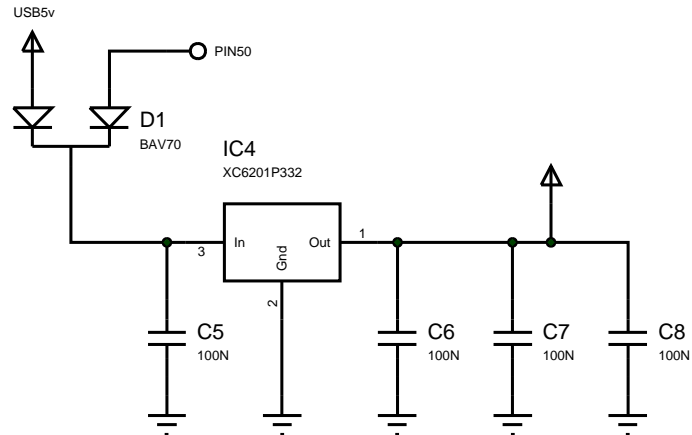

FILE NAME:	DEV-P24FJ256GB206.DSN	DATE:	10/12/2010
DESIGN TITLE:	DEV-P24FJ256GB206	PAGE:	1 of 2
PATH:	C:\DEV-P24FJ256GB206.DSN	TIME:	11:52:41
BY: Gerry		REV: 2	

FILE NAME:	DEV-P24FJ256GB206.DSN	DATE:	10/12/2010
DESIGN TITLE:	DEV-P24FJ256GB206	PAGE:	2 of 2
PATH:	C:\DEV-P24FJ256GB206.DSN	TIME:	11:52:41
BY: Gerry		REV: 2	