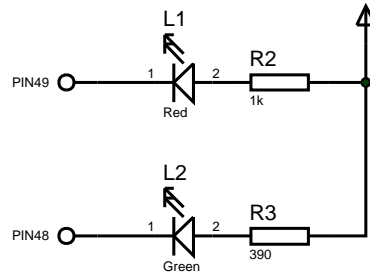

FILE NAME:	DEV-P24FJ256GB206.DSN	DATE:	10/12/2010
DESIGN TITLE:	DEV-P24FJ256GB206	PAGE:	1 of 2
PATH:	C:\DEV-P24FJ256GB206.DSN	TIME:	11:52:41
BY: Gerry		REV: 2	

FILE NAME:	DEV-P24FJ256GB206.DSN	DATE:	10/12/2010
DESIGN TITLE:	DEV-P24FJ256GB206	PAGE:	2 of 2
PATH:	C:\DEV-P24FJ256GB206.DSN	TIME:	11:52:41
BY: Gerry		REV: 2	